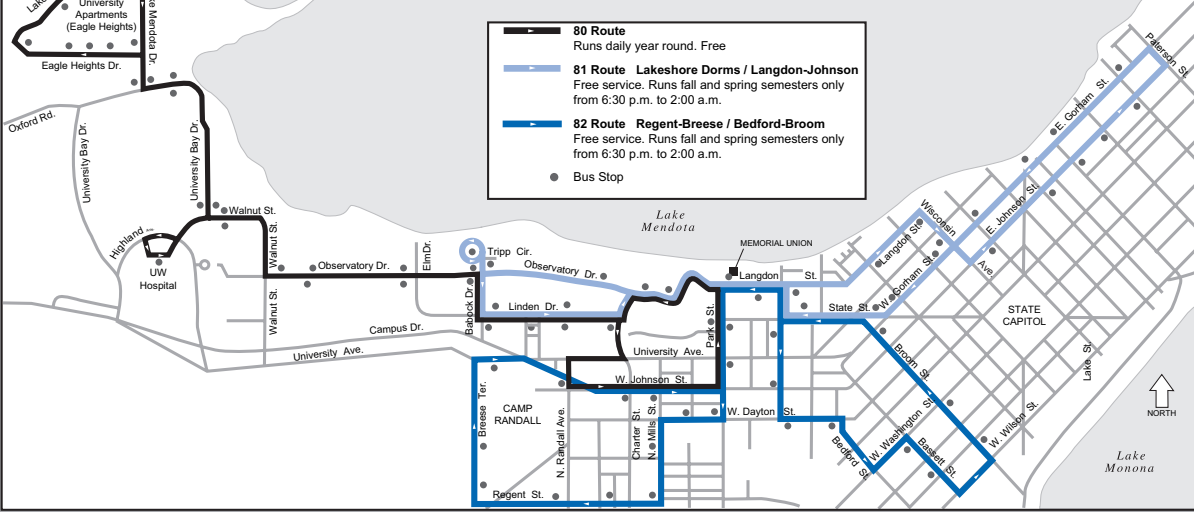

Underground Ramps

- Lot 6 • Type W
- Lot 7 • Type W
- Lot 23 • Type Z
- Lot 83 • Type Z
- Lot 93 • Type Z
- Lot 95 • Type Z

For more parking info visit www.fpm.wisc.edu/trans

University Apartments

Campus Bus and SAFERide Routes

Permit Parking

- | | | |
|-----------|------------|-------------|
| 1. (F-10) | 39. (D-5) | 85. (B-3) |
| 2. (D-4) | 40. (E-6) | 88. (H-9) |
| 3. (G-9) | 41. (E-5) | 91. (H-10) |
| 4. (D-4) | 42. (F-7) | 92. (G-8) |
| 5. (F-9) | 43. (D-5) | 93. (E-5) |
| 6. (E-9) | 44. (G-8) | 95. (B-2) |
| 7. (F-8) | 45. (G-7) | 101. (F-10) |
| 8. (E-9) | 46. (G-9) | 102. (F-9) |
| 9. (E-9) | 47. (G-9) | 103. (H-9) |
| 10. (E-9) | 50. (G-7) | 104. (G-9) |
| 11. (E-8) | 51. (G-7) | 105. (F-9) |
| 12. (D-5) | 52. (G-9) | 106. (G-9) |
| 13. (F-7) | 53. (G-7) | 107. (F-9) |
| 14. (F-7) | 54. (G-7) | 108. (G-9) |
| 15. (F-7) | 55. (G-7) | 109. (G-9) |
| 16. (G-6) | 56. (F-7) | 109. (G-9) |
| 17. (F-6) | 57. (C-5) | 110. (F-8) |
| 18. (G-5) | 58. (C-5) | 111. (G-8) |
| 19. (G-5) | 59. (C-4) | 112. (G-8) |
| 20. (E-7) | 60. (B-4) | 113. (G-7) |
| 21. (E-7) | 61. (G-8) | 114. (F-6) |
| 22. (F-7) | 62. (D-4) | 115. (F-8) |
| 23. (E-7) | 63. (B-2) | 116. (E-7) |
| 24. (E-8) | 64. (C-3) | 117. (F-7) |
| 25. (E-7) | 65. (C-3) | 119. (E-6) |
| 26. (E-7) | 66. (A-2) | 120. (D-6) |
| 27. (E-7) | 66. (A-2) | 120. (D-6) |
| 28. (E-7) | 68. (G-8) | 122. (D-4) |
| 29. (H-8) | 69. (G-9) | 123. (D-4) |
| 30. (E-6) | 72. (D-3) | 124. (D-4) |
| 31. (D-7) | 75. (B-2) | 125. (D-4) |
| 32. (D-7) | 76. (B-3) | 126. (C-5) |
| 33. (D-7) | 79. (B-2) | 127. (C-3) |
| 34. (D-6) | 81. (G-7) | 128. (B-3) |
| 35. (D-6) | 82. (A-2) | 134. (B-1) |
| 36. (D-6) | 83. (G-10) | |